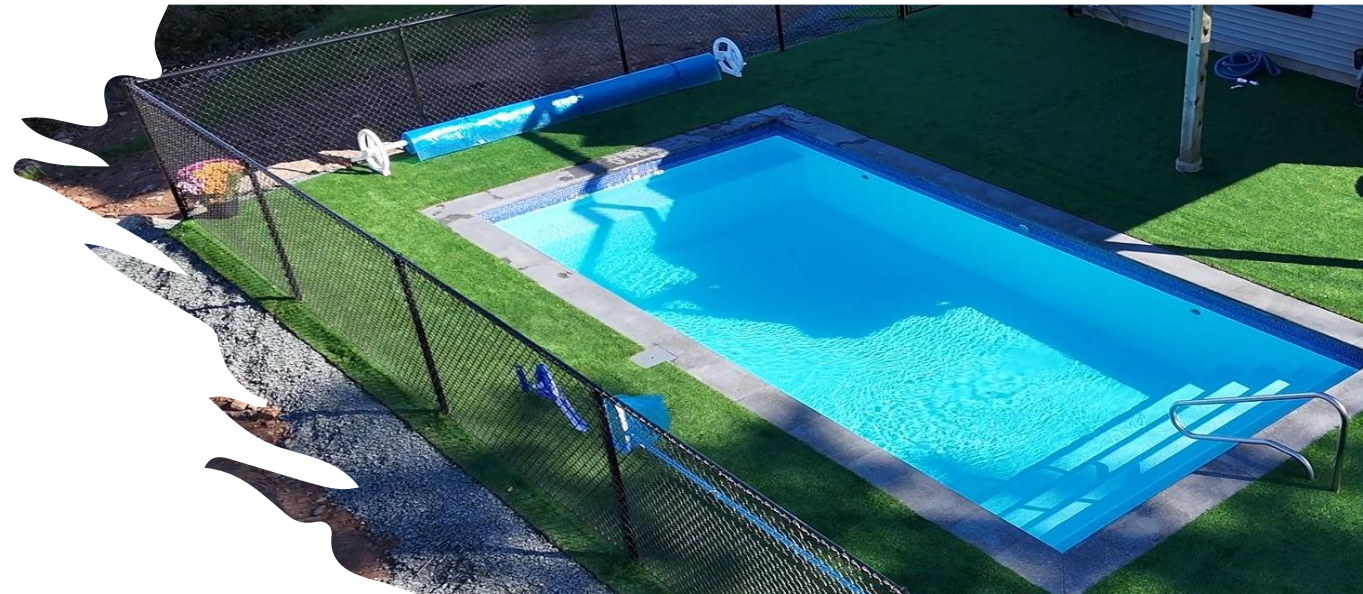

MARTINICA   **2024 Installation by**
PIERCE MARITIME POOLS & LANDSCAPING

902 333 POOL
902 333 7665

piercemaritime.ca

PIERCE MARITIME
POOLS & LANDSCAPING