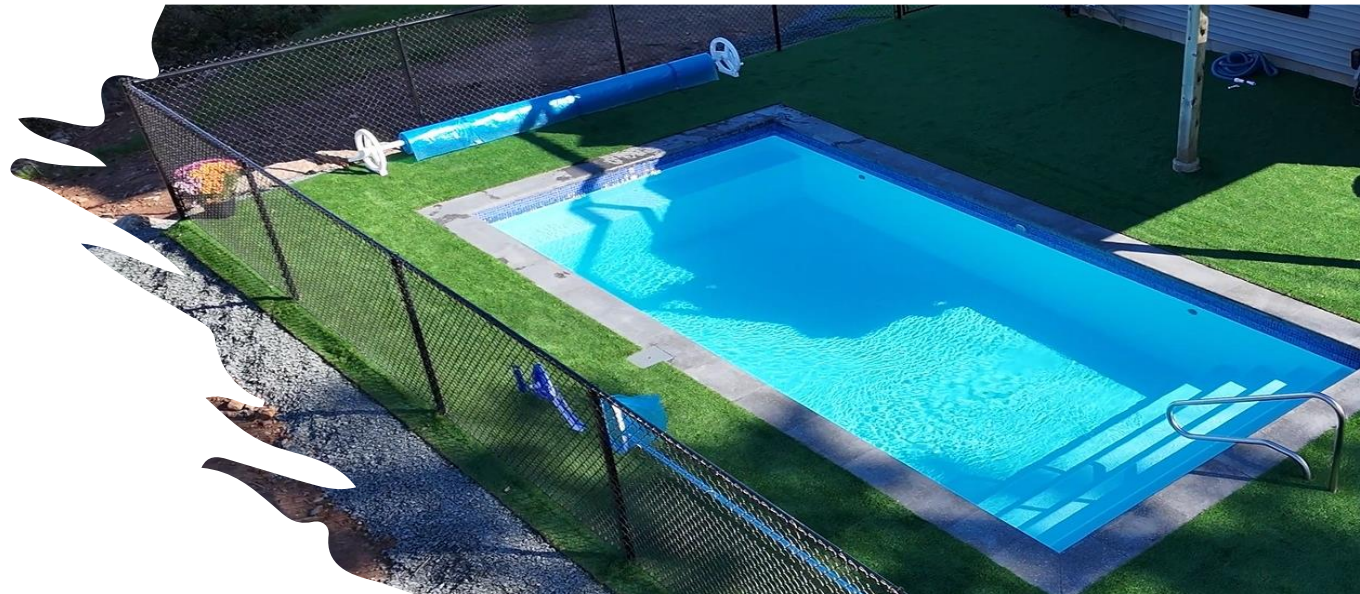

RECTANGULAR BUILT-IN SPA

Jericoacoara __ 23' x 10' 10"

MARTINICA **2024 Installation by**
PIERCE MARITIME POOLS & LANDSCAPING

902 333 POOL
902 333 7665

piercemaritime.ca

PIERCE MARITIME
POOLS & LANDSCAPING