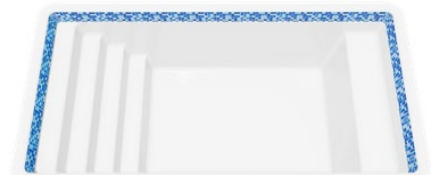

LENGTH: 19' 8" WIDTH: 9' 10" DEPTH: 4' 7"

Well-Used Space with a Tobago Fiberglass Swimming Pool !!

Tobago is a 20 feet rectangular inground fiberglass swimming pool from our mosaic collection with premium waterline porcelain tiles. Tobago is a swimming pool with a luxury design with optimal use of space. It will bring a lot of fun, entertainment, and great moments to your life. Make your backyard more fun and beautiful than it has ever been.

Features

JUQUEI Waterline Porcelain Tile

Full Width Bench Seating

Entry & Exit Steps

Flat Bottom Pool

Warranty

15-Year Manufacturer's Warranty

Bonaire

LENGTH: 16' 5" WIDTH: 8' 2" DEPTH: 4' 7"

A Unique Fiberglass Swimming Pool with Premium Quality Porcelain Tiles and a Bench!!

Bonaire is a unique 16 feet rectangular fiberglass inground swimming pool with premium porcelain tiles and a full width-bench. This pool offers a bench with hydromassage and steps on opposite sides, transforming your leisure area into a unique, modern, and innovative space.