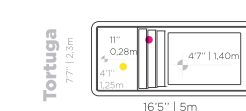

Playa Del Carmen