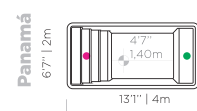

Technical Design

Approximate measurement | illustrative images

RECTANGULAR COLLECTION

3 m (9ft)

4 m (13ft)

5 m (16ft)

6 m (19ft)

7 m (23ft)

8 m (26ft)

9 m (29ft)

10 m (32ft)

ROMAN COLLECTION

Imbé

Atlântida

Farol da Barra

Amaralina

Armação

Praia Brava

HAWAIIAN COLLECTION

Huipooe

Kaanapali

Ke'e

Waikiki

Kapalua

Oneloa

Makalawena

Poipu

3 m (9ft)

4 m (13ft)

5 m (16ft)

6 m (19ft)

7 m (23ft)

8 m (26ft)

9 m (29ft)

10 m (32ft)

RECTANGULAR BUILT-IN SPA

Jericocoara

RECTANGULAR TANNING LEDGE

Santa Marta

MOSAIC COLLECTION

Bora Bora

Panamá

Bonaire

Tobago

Dominica

Martinica

MOSAIC TANNING LEDGE

Nassau

Tortuga

Playa Del Carmen

Costa Esmeralda

MOSAIC BUILT-IN SPA

Atalaia

Tile Options

- Bench
- Steps

Shell Colors

- Tanning Ledge
- Infinity edge
- Spa