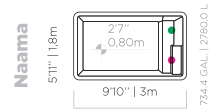

Praia Brava
32' 10" x 14' 9" x 4' 7"

Itacaré
29' 6" x 13' 11" x 4' 7"

Armação
26' 3" x 13' 1" x 4' 7"

Amaralina
23' x 11' 6" x 4' 7"

Farol Da Barra
19' 8" x 9' 10" x 4' 7"

Atlântida
16' 5" x 8' 2" x 4' 7"

Imbé
13' 1" x 6' 7" x 3' 11"

Poipu
32' 10" x 13' 3" x 4' 3"

Makalawena
29' 6" x 11' 6" x 4' 3"

Oneloa
26' 3" x 9' 10" x 4' 3"

Kapalua
23' x 9' 2" x 4' 3"

Waikiki
19' 8" x 8' 6" x 4' 3"

Ke'e
16' 5" x 7' 10" x 3' 11"

KaaNapali
13' 1" x 6' 7" x 3' 3"

Hulopoe
11' 6" x 5' 11" x 2' 7"

Shell Colors

Shell Colors

Technical Design

Approximate measurement | illustrative images

RECTANGULAR COLLECTION

3 m (9ft)

4 m (13ft)

5 m (16ft)

6 m (19ft)

7 m (23ft)

8 m (26ft)

9 m (29ft)

10 m (32ft)

ROMAN COLLECTION

Imbé