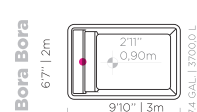

MOSAIC COLLECTION

Bora Bora