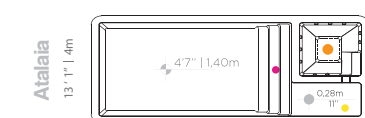

MOSAIC BUILT-IN SPA

Atalaia