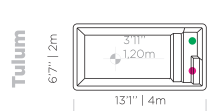

Praia Brava
32' 10" x 14' 9" x 4' 7"

Itacaré
29' 6" x 13' 11" x 4' 7"

Armação
26' 3" x 13' 1" x 4' 7"

Amaralina
23' x 11' 6" x 4' 7"

Farol Da Barra
19' 8" x 9' 10" x 4' 7"

Atlântida
16' 5" x 8' 2" x 4' 7"

Imbé
13' 1" x 6' 7" x 3' 11"

Poipu
32' 10" x 13' 3" x 4' 3"

Makalawena
29' 6" x 11' 6" x 4' 3"

Oneloa
26' 3" x 9' 10" x 4' 3"

Kapalua
23' x 9' 2" x 4' 3"

Waikiki
19' 8" x 8' 6" x 4' 3"

Ke'e
16' 5" x 7' 10" x 3' 11"

KaaNapali
13' 1" x 6' 7" x 3' 3"

Hulopoe
11' 6" x 5' 11" x 2' 7"

Shell Colors

Shell Colors

Technical Design

Approximate measurement | illustrative images

RECTANGULAR COLLECTION

3 m (9ft)

4 m (13ft)

5 m (16ft)

6 m (19ft)

7 m (23ft)

8 m (26ft)

9 m (29ft)

10 m (32ft)

ROMAN COLLECTION

Imbé