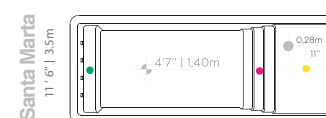

RECTANGULAR TANNING LEDGE

Santa Marta