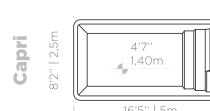

Praia Brava
32' 10" x 14' 9" x 4' 7"

Itacaré
29' 6" x 13' 11" x 4' 7"

Armação
26' 3" x 13' 1" x 4' 7"

Amaralina
23' x 11' 6" x 4' 7"

Farol Da Barra
19' 8" x 9' 10" x 4' 7"

Atlântida
16' 5" x 8' 2" x 4' 7"

Imbé
13' 1" x 6' 7" x 3' 11"

Poipu
32' 10" x 13' 3" x 4' 3"

Makalawena
29' 6" x 11' 6" x 4' 3"

Oneloa
26' 3" x 9' 10" x 4' 3"

Kapalua
23' x 9' 2" x 4' 3"

Waikiki
19' 8" x 8' 6" x 4' 3"

Ke'e
16' 5" x 7' 10" x 3' 11"

KaaNapali
13' 1" x 6' 7" x 3' 3"

Hulopoe
11' 6" x 5' 11" x 2' 7"

Shell Colors

Shell Colors

Technical Design

Approximate measurement | illustrative images

RECTANGULAR COLLECTION

3 m (9ft)

4 m (13ft)

5 m (16ft)

6 m (19ft)

7 m (23ft)

8 m (26ft)

9 m (29ft)

10 m (32ft)

ROMAN COLLECTION

Imbé