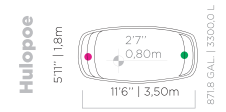

HAWAIIAN COLLECTION

Huipooe