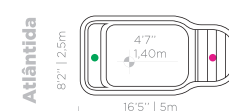

Technical Design

Approximate measurement | illustrative images

RECTANGULAR COLLECTION

3 m (9ft)

4 m (13ft)

5 m (16ft)

6 m (19ft)

7 m (23ft)

8 m (26ft)

9 m (29ft)

10 m (32ft)

ROMAN COLLECTION

Imbé

Atlântida

Farol da Barra

Amaralina

Armação

Praia Brava

HAWAIIAN COLLECTION

Huipooe

Kaanapali

Ke'e

Waikiki

Kapalua

Oneloa

Makalawena

Poipu

3 m (9ft)

4 m (13ft)

5 m (16ft)

6 m (19ft)

7 m (23ft)

8 m (26ft)

9 m (29ft)

10 m (32ft)

RECTANGULAR BUILT-IN SPA

Jericocoara

RECTANGULAR TANNING LEDGE

Santa Marta

MOSAIC COLLECTION

Bora Bora

Panamá

Bonaire

Tobago

Dominica

Martinica

MOSAIC TANNING LEDGE

Nassau

Tortuga

Playa Del Carmen

Costa Esmeralda

MOSAIC BUILT-IN SPA

Atalaia

Tile Options

- Bench
- Steps

Shell Colors

- Tanning Ledge
- Infinity edge
- Spa