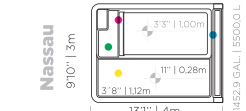

Technical Design

Approximate measurement | illustrative images

RECTANGULAR COLLECTION

3 m (9ft)

4 m (13ft)

5 m (16ft)

6 m (19ft)

7 m (23ft)

8 m (26ft)

9 m (29ft)

10 m (32ft)

ROMAN COLLECTION

Imbé

Atlântida

Farol da Barra

Amaralina

Armação

Praia Brava

HAWAIIAN COLLECTION

Huipooe

Kaanapali

Ke'e

Waikiki

Kapalua

Oneloa

Makalawena

Poipu

3 m (9ft)

4 m (13ft)

5 m (16ft)

6 m (19ft)

7 m (23ft)

8 m (26ft)

9 m (29ft)

10 m (32ft)

RECTANGULAR BUILT-IN SPA

Jericocoara

RECTANGULAR TANNING LEDGE

Santa Marta

MOSAIC COLLECTION

Bora Bora

Panamá

Bonaire

Tobago

Dominica

Martinica

MOSAIC TANNING LEDGE

Nassau

Tortuga

Playa Del Carmen

Costa Esmeralda

MOSAIC BUILT-IN SPA

Atalaia

Tile Options

- Bench
- Steps

Shell Colors

- Tanning Ledge
- Infinity edge
- Spa