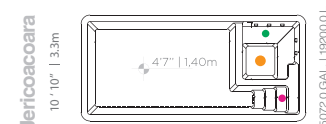

Hulopoe
11' 6" x 5' 11" x 2' 7"

Shell Colors

Shell Colors

Technical Design

Approximate measurement | illustrative images

RECTANGULAR COLLECTION

3 m (9ft)

4 m (13ft)

5 m (16ft)

6 m (19ft)

7 m (23ft)

8 m (26ft)

9 m (29ft)

10 m (32ft)

RECTANGULAR BUILT-IN SPA

Jericocoara